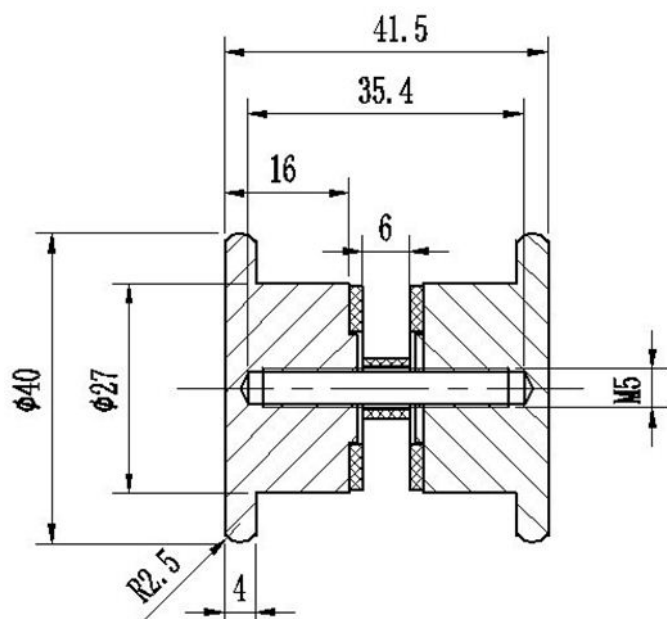

PRODUCT SHEET

Description:

Brass Door Knob "Kiel", $\varnothing 40$ mm, CPL, 6-12mm Glass, Drill Hole $\varnothing 8$ mm - Recommended $\varnothing 10$ mm

Item number:

15.24.090-2

Units	Box	Carton	HS Code	Barcode
Pair	1	50	8302415000	 5704866502931